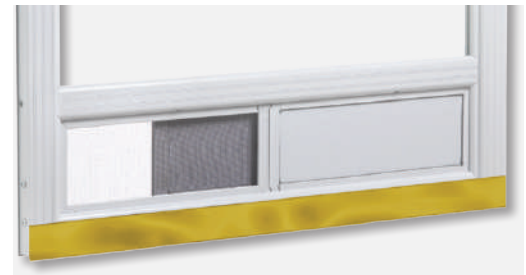

STYLES

MODERN

- Available with 2 1/4" doors only
- Available with retractable screen (SS, DSS, 3LSS, Full Lite Models only)
- Choice of Brass or Silver DX Handle

- Self lubricating hinges
- Heavy wall extruded aluminum frame
- Diecast internal miter corners
- Durable baked enamel duracron finish
- Heavy duty torsion bar closer
- Installation hardware included
- Tempered safety glass
- Triple rubber sweep
- Victoria Doors #2 & #3 comes with interchangeable screen on top section only
- Standard DX handle

CLASSIC

- Available with 1 1/2" & 2" doors only
- Not available with retractable screen

OPTIONS

- Pet Mesh (Polycoated Fiberglass Screen Mesh)
- Bottom venting side slider
- Brass, Silver or Oil Rubbed Bronze box Sweep available.

Sandblasted
3LSS artglass
on side panels
only

Self Storing
Classic & Modern

Deluxe SS
Classic & Modern

3-Lite Self Storing
Classic & Modern

Comes with interchangeable screen unless specified without screen" when ordered.