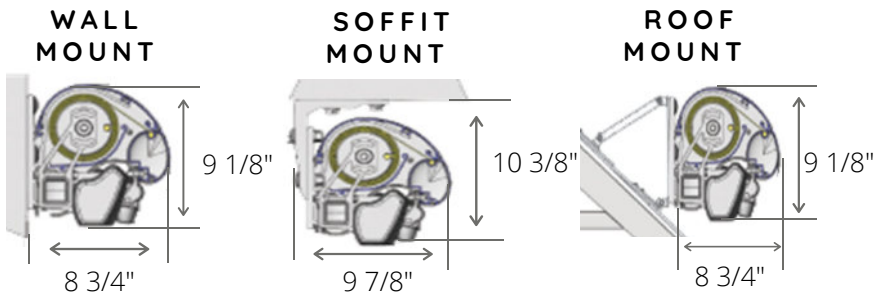

Primasol Features

Wide range of sizes available!

The Primasol Awning can be sized to suit your needs!

From 9' wide to 23' wide

Projections 6' 7", 8' 2", 9' 10", 11' 6" & 13' 1"

Installed to suit your home!