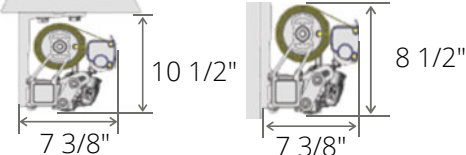

Monarch Features

NOW AVAILABLE WITH SHADE PLUS!

Wide range of sizes available!

The Monarch Awning can be sized to suit your needs!

From 8' wide to 23' wide, Projections 6', 8', 10', 12' & 13'

Installed to suit your home!

without hood cover

Ideal for Soffit Installation

SOFFIT MOUNT WALL MOUNT

with hood cover

Ideal for Wall Installation