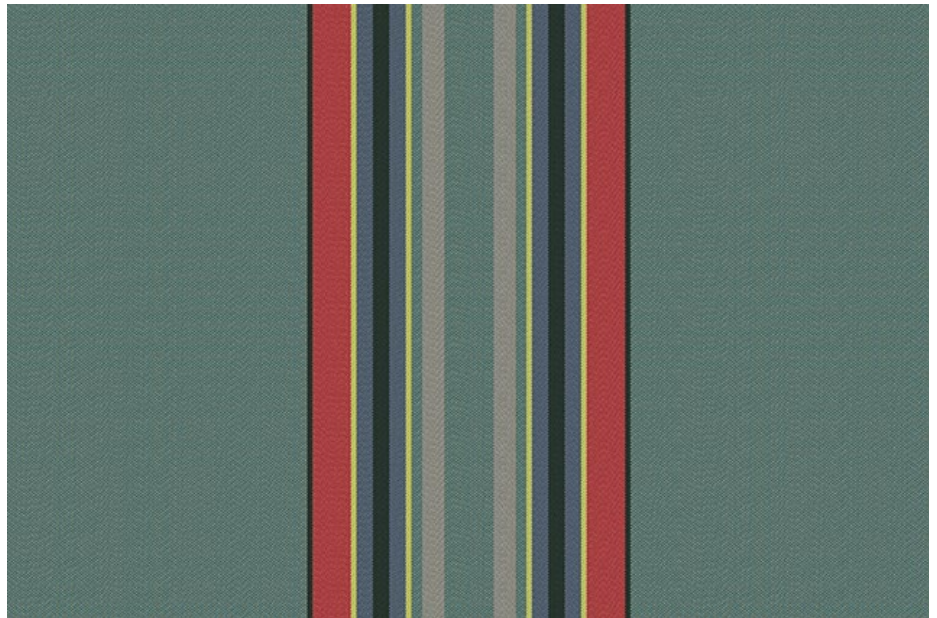

Yakima Apple NEW

85007-0000 / 60" (152cm)
19.92" (50.6cm) W Repeat