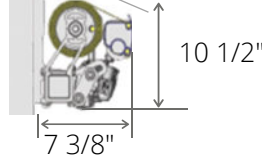

Monarch Features

NOW AVAILABLE WITH SHADE PLUS!

Wide range of sizes available!

The Monarch Awning can be sized to suit your needs!

From 8' wide to 23' wide, Projections 6', 8', 10', 12' & 13'

Installed to suit your home!

without hood cover

Ideal for Soffit Installation

SOFFIT MOUNT WALL MOUNT

with hood cover

Ideal for Wall Installation

WALL MOUNT

Optional **SHADE PLUS** available

PERFECT FOR EXTRA SUN PROTECTION OR PRIVACY

- Maximum Drop 60"
- Maximum Width 20'
- Maximum Projection 12'
- Available in Soltis & Sunbrella Fabrics

- Elbows in the arms have a dual stainless steel cable covered in PVC sheathing

- Strong inner spring mechanism ensures ease of use
- Stainless steel hardware will not rust
- Heavy duty forged components for durability
- High grade powder coat finish
- Pitch can be adjusted from 0° to 45°
- A 40mm Galvanized powder coated steel back bar adds extreme stability
- A 78mm galvanized steel roller tube ensures easy operation

Custom manufactured with the best fabric, motors & accessories!

10-Year Warranty

Visit www.sunbrella.com

Sunbrella is the North American leader in outdoor acrylic 100% solution dyed fabric!

5-Year Warranty

Visit www.somfy.com

Somfy is the world leader of specialized motors and control systems for shade products!

MANUFACTURED IN KITCHENER, ONTARIO FOR O'

1590 The Queensway
Toronto, Ontario
M8Z 1V1

416-533-4331

gemwindows.com

info@gemwindows.com