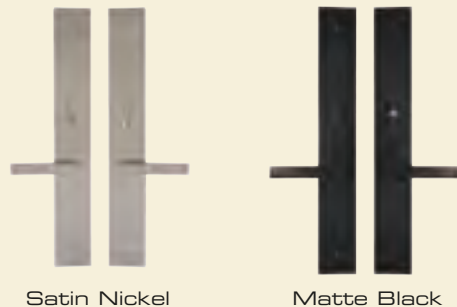

STONESHORE Handles | 18" Plate