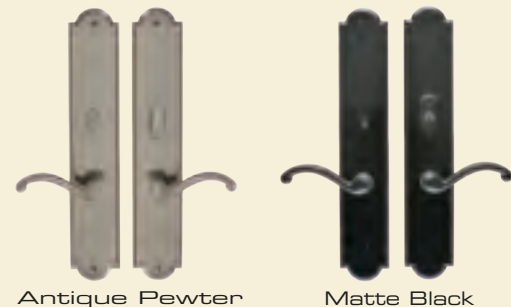

S11*

Multipoint Lock

Multipoint Systems

- A** Multiple locking positions
- B** Heavy duty stainless steel mechanism
- C** Traditional deadbolt
- D** Automatic locking engagement

CAPRI Handles | 9" Plate

COUNTRY Handles | 17" Plate

STONESHORE Handles | 18" Plate

SALEM Gripsets

BERKELEY Gripsets

BALDWIN RESERVE

Elizabeth

Polished Brass

Antique Pewter

Fairbanks