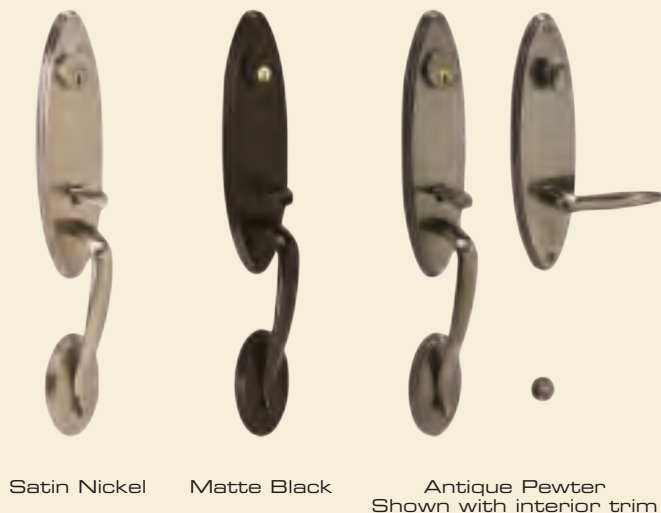

S11*

Multipoint Lock

Multipoint Systems

- A** Multiple locking positions
- B** Heavy duty stainless steel mechanism
- C** Traditional deadbolt
- D** Automatic locking engagement

CAPRI Handles | 9" Plate

COUNTRY Handles | 17" Plate

STONESHORE Handles | 18" Plate

SALEM Gripsets

BERKELEY Gripsets

BALDWIN RESERVE

Elizabeth

Polished Brass

Antique Pewter

Fairbanks