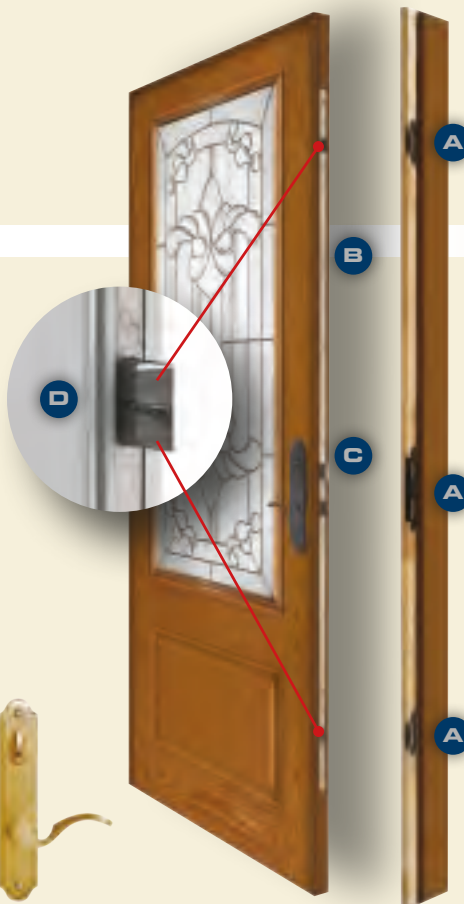

S11*

Multipoint Lock

Multipoint Systems

- A** Multiple locking positions
- B** Heavy duty stainless steel mechanism
- C** Traditional deadbolt
- D** Automatic locking engagement

CAPRI Handles | 9" Plate

COUNTRY Handles | 17" Plate